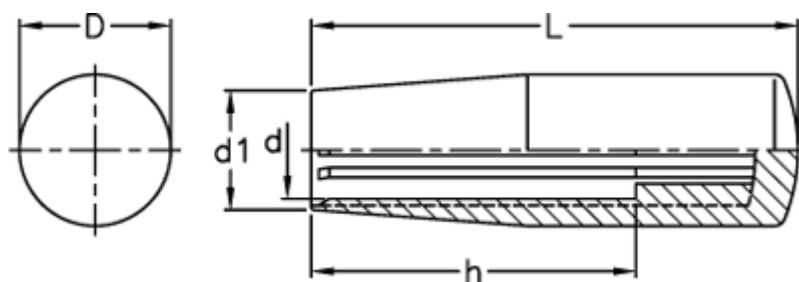

Data Sheet

Article number: 2304024821

Description: E+G Handle
I.580/40 N-8

Measures

$d = 8$

$D = 18$

$d1 = 15$

$h = 28$

$L = 40$